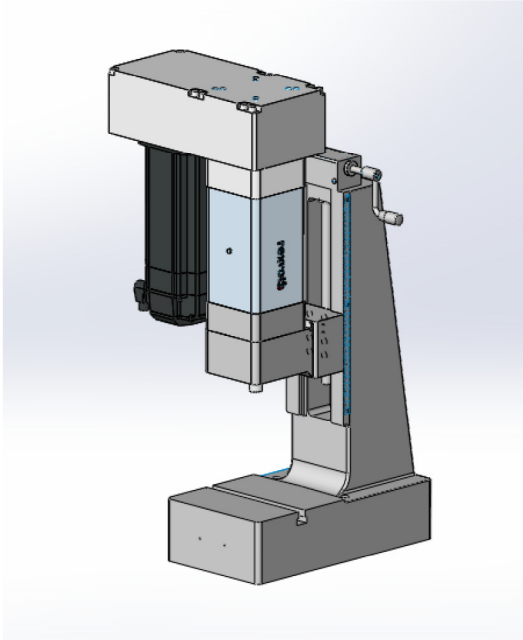

CASTED BODY SERVO PRESS

SERIES : CBP-SPK

Made with grey casting body, the C column press is fixed with adjustable daylight

*Capacity : 7KN to 30KN

*Stroke : 65 to 400mm

*Daylight : 85 - 315 mm

*Power supply : 3x AC 200 to 500 V

How to order

Series	A	B	B1	C	D	E	H	M	N	O	P	R
007	80	85-265	56	120	156	236	320	19	12	9	8	M16x1.5
012	100	85-290	80	140	186	320	385	19	12	9	8	M20x1.5
019	130	100-315	100	196	202	383	385	22	14	10	11	M20x1.5
030	130	85-270	100	196	202	383	575	22	14	10	11	M36 x2

* Add stroke of Press Cylinder