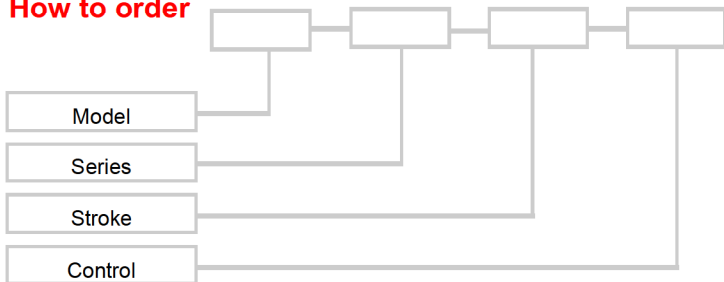

CASTED BODY SERVO PRESS

SERIES : CBP-SPK

Made with grey casting body, the C column press is fixed with adjustable daylight

*Capacity : 7KN to 30KN

*Stroke : 65 to 400mm

*Daylight : 85 - 315 mm

*Power supply : 3x AC 200 to 500 V

How to order

Series	A	B	B1	C	D	E	H	M	N	O	P	R
007	80	85-265	56	120	156	236	320	19	12	9	8	M16x1.5
012	100	85-290	80	140	186	320	385	19	12	9	8	M20x1.5
019	130	100-315	100	196	202	383	385	22	14	10	11	M20x1.5
030	130	85-270	100	196	202	383	575	22	14	10	11	M36 x2