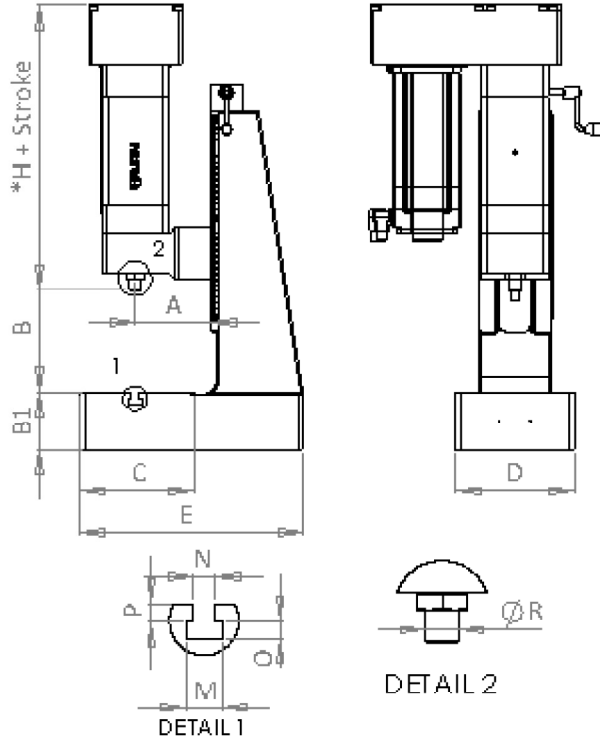

CASTED BODY SERVO PRESS

SERIES : CBP-SPK

Made with grey casting body, the C column press is fixed with adjustable daylight

*Capacity : 7KN to 30KN

*Stroke : 65 to 400mm

*Daylight : 85 - 315 mm

*Power supply : 3x AC 200 to 500 V

How to order

Series	A	B	B1	C	D	E	H	M	N	O	P	R
007	80	85-265	56	120	156	236	320	19	12	9	8	M16x1.5
012	100	85-290	80	140	186	320	385	19	12	9	8	M20x1.5
019	130	100-315	100	196	202	383	385	22	14	10	11	M20x1.5
030	130	85-270	100	196	202	383	575	22	14	10	11	M36 x2

* Add stroke of Press Cylinder