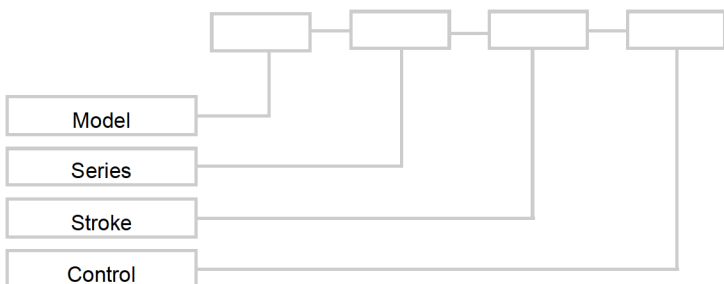

FOUR COLUMN BOLSTER SERVO PRESS

SERIES : FCB-SPK

The four column bolster press is fixed with moveable bed and precise bushing

*Capacity : 7KN to 30KN

*Stroke : 65 to 400mm

*Power supply : 3x AC 200 to 500 V

How to order

Series	A	B	C	D	C1	D1	G	H	I	J	M	N	O	P	Q	U	V
007	230	300	270	350	100	200	495	260	285	365	20	12	8	9	160	M8	35
012	258	305	270	380	100	200	515	315	310	365	20	12	8	9	160	M8	35
019	310	315	300	450	100	200	315	315	370	395	20	12	8	9	170	M8	40
030	350	325	300	500	100	200	555	490	420	395	20	12	8	9	170	M8	45