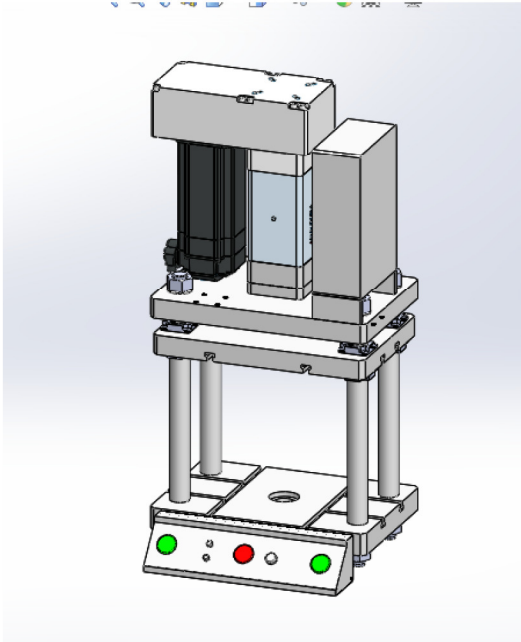

FOUR COLUMN BOLSTER SERVO PRESS

SERIES : FCB-SPK

The four column bolster press is fixed with moveable bed and precise bushing

*Capacity : 7KN to 30KN

*Stroke : 65 to 400mm

*Power supply : 3x AC 200 to 500 V

How to order

Series	A	B	C	D	C1	D1	G	H	I	J	M	N	O	P	Q	U	V
007	230	300	270	350	100	200	495	260	285	365	20	12	8	9	160	M8	35
012	258	305	270	380	100	200	515	315	310	365	20	12	8	9	160	M8	35
019	310	315	300	450	100	200	315	315	370	395	20	12	8	9	170	M8	40
030	350	325	300	500	100	200	555	490	420	395	20	12	8	9	170	M8	45

* Add stroke of Press Cylinder