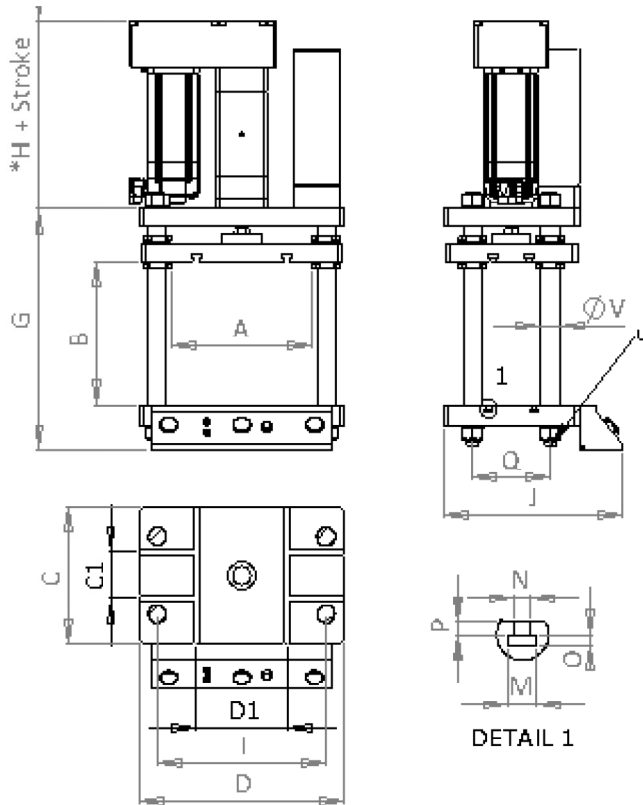

FOUR COLUMN BOLSTER SERVO PRESS

SERIES : FCB-SPK

The four column bolster press is fixed with moveable bed and precise bushing

*Capacity : 7KN to 30KN

*Stroke : 65 to 400mm

*Power supply : 3x AC 200 to 500 V

How to order

Series	A	B	C	D	C1	D1	G	H	I	J	M	N	O	P	Q	U	V
007	230	300	270	350	100	200	495	260	285	365	20	12	8	9	160	M8	35
012	258	305	270	380	100	200	515	315	310	365	20	12	8	9	160	M8	35
019	310	315	300	450	100	200	315	315	370	395	20	12	8	9	170	M8	40
030	350	325	300	500	100	200	555	490	420	395	20	12	8	9	170	M8	45

* Add stroke of Press Cylinder