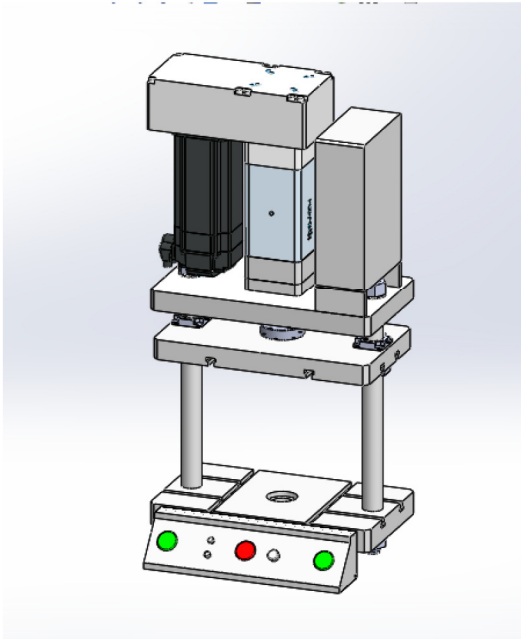

TWO COLUMN BOLSTER SERVO PRESS

SERIES : TCB-SPK

The two column bolster press is fixed with moveable bed and precise bushing

*Capacity : 7KN to 30KN

*Stroke : 65 to 400mm

*Power supply : 3x AC 200 to 500 V

How to order

Series	A	B	C	D	C1	D1	G	H	I	J	M	N	O	P	Q	U	V
007	245	330	220	350	100	200	495	260	285	315	20	12	8	9	160	M8	35
012	275	345	220	380	100	200	515	315	310	315	20	12	8	9	160	M8	35
019	330	355	250	450	100	200	532	315	370	345	20	12	8	9	170	M8	40
030	375	370	250	500	100	200	555	490	420	345	20	12	8	9	170	M8	45

* Add stroke of Press Cylinder