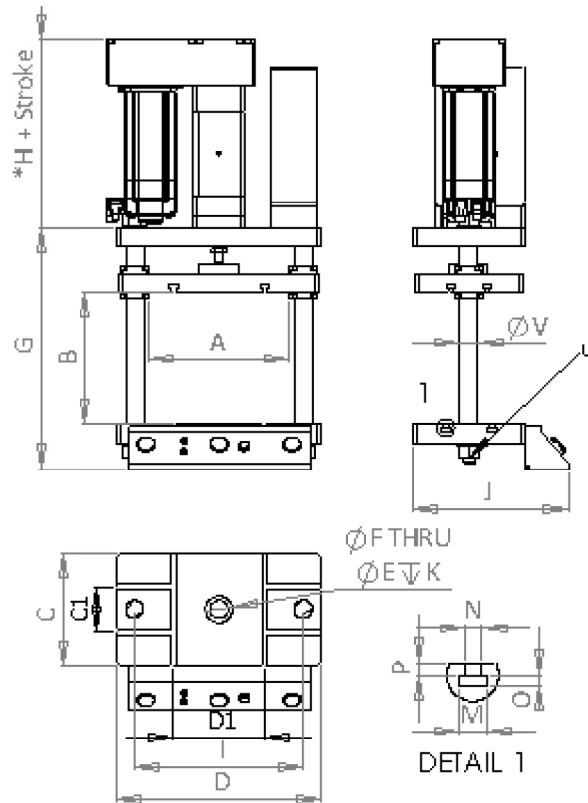

TWO COLUMN BOLSTER SERVO PRESS

SERIES : TCB-SPK

The two column bolster press is fixed with moveable bed and precise bushing

*Capacity : 7KN to 30KN

*Stroke : 65 to 400mm

*Power supply : 3x AC 200 to 500 V

How to order

Series	A	B	C	D	C1	D1	G	H	I	J	M	N	O	P	Q	U	V
007	245	330	220	350	100	200	495	260	285	315	20	12	8	9	160	M8	35
012	275	345	220	380	100	200	515	315	310	315	20	12	8	9	160	M8	35
019	330	355	250	450	100	200	532	315	370	345	20	12	8	9	170	M8	40
030	375	370	250	500	100	200	555	490	420	345	20	12	8	9	170	M8	45

* Add stroke of Press Cylinder